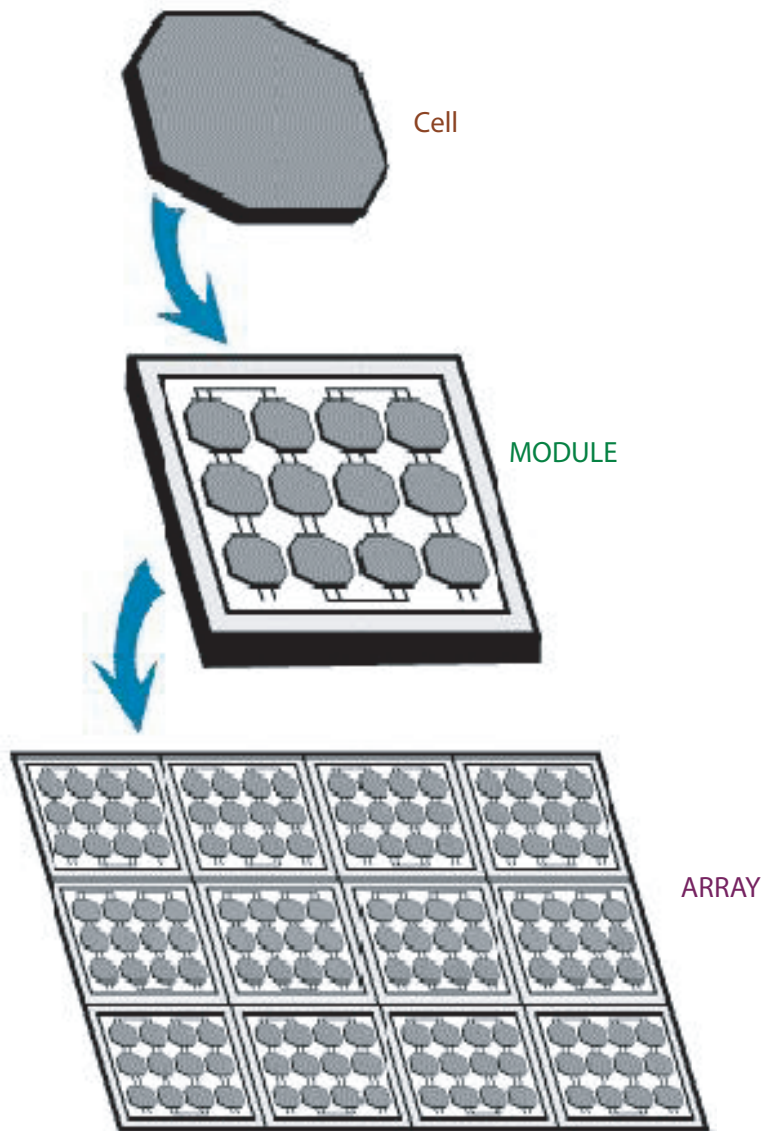

# Solar energy

23kW  
252PV  
Modules

50-75kW  
Grid Link  
Inverter

Grid Utility